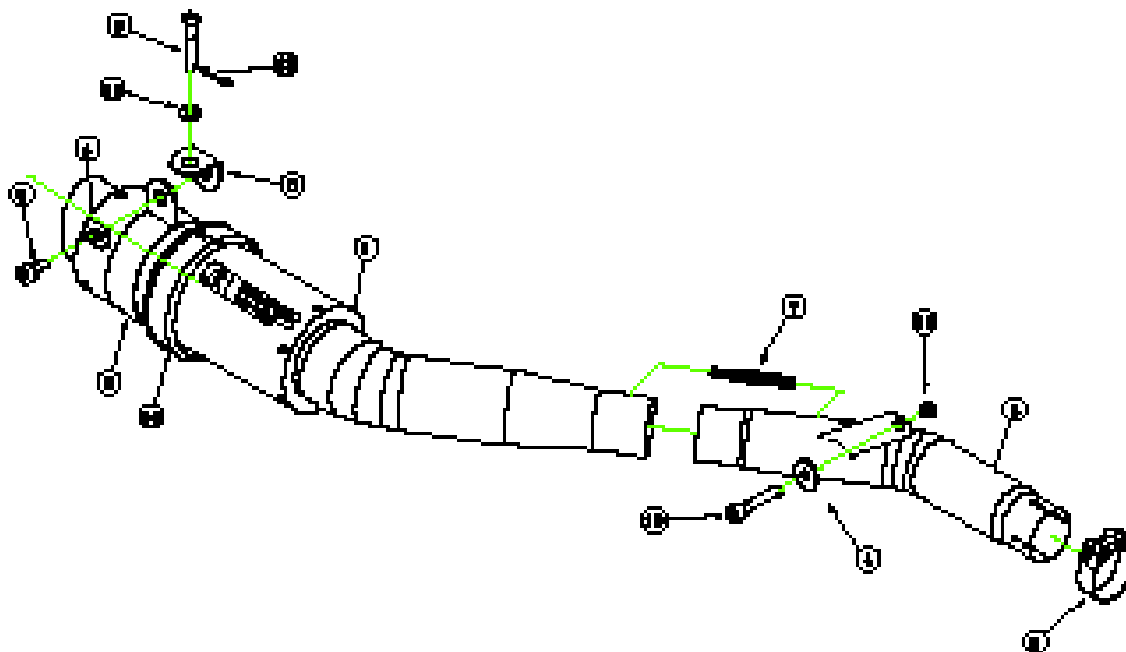

Box: PLOCK 1

BIKE	SUZUKI GSXR 600/750 G.P Series	PART NO.	SI1000
YEAR	2006-2007 k6-k7	FIT KITS	OVAL Z039.11395 // ROUND Z039.10395
NOTES		FEATURES	DB KILLER Z038.10127(A)

- |                                                       |                                    |
|-------------------------------------------------------|------------------------------------|
| 1 350mm Silencer ESC 171                              | 8 2 x M8 x 17 washer (Z017.10831)  |
| 2 Connecting Pipe CP588                               | 9 51-55mm Band Clamp (Z016.10002)  |
| 3 "H" Type Oval Composite silencer strap (Z038.10088) | 10 47-51mm Band Clamp (Z016.10003) |
| 4 Mounting bracket (Z015.10074)                       | 11 2 x M8 Nyloc nuts (Z017.10062)  |
| 5 M8 x 45 Cap head bolt (Z017.10077)                  | 12 Photo fitting instructions      |
| 6 M8 x 25 Cap head bolt (Z017.10073)                  |                                    |
| 7 2 x Alloy Bolt Finisher (Z026.20068)                |                                    |

E-MARK	BSAU 193a 1990/t3
ISSUE NO.	2
DATE	16/11/11
AUTHORISED	S.PEPPER
CHECKED	

**NOTE:** ENSURE SCORPION SYSTEM IS CLEAR OF MOVING PARTS AND ALL ORIGINAL FUNCTIONS WORK CORRECTLY.

A) Remove original exhaust and refit Scorpion Exhaust as per line drawing above.